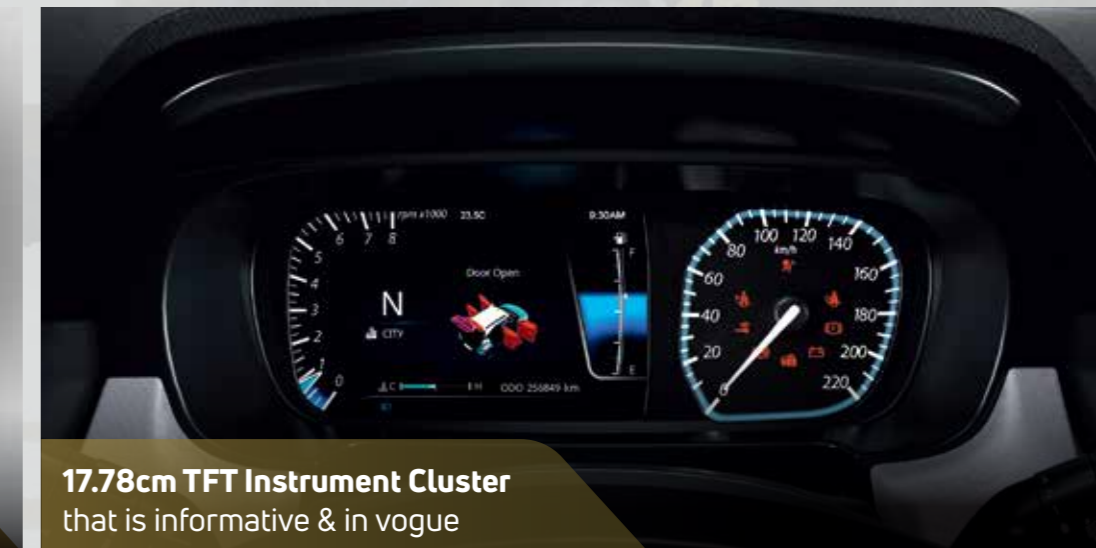

VIBES WITH YOUR LOVE FOR ENTERTAINMENT

The Punch loves to entertain, just like you, with state-of-the-art technology that keeps you connected.

Floating 17.78cm Touchscreen Infotainment by Harman™ with Android Auto™ and Apple CarPlay™

Steering Mounted Control that has everything in one place

4 Speakers and 2 Tweeters so that you can listen to your jam and do much more

17.78cm TFT Instrument Cluster that is informative & in vogue

More Of Technology