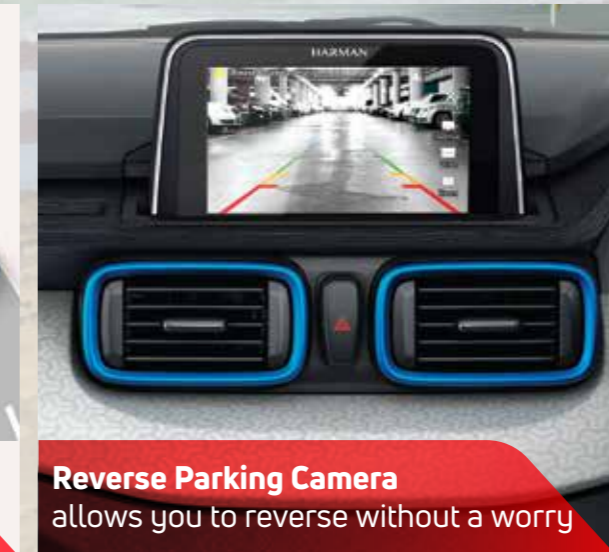

Dual Airbags are offered as standard

Auto Headlamps & Rain Sensing Wipers for a hassle-free drive

Reverse Parking Camera allows you to reverse without a worry