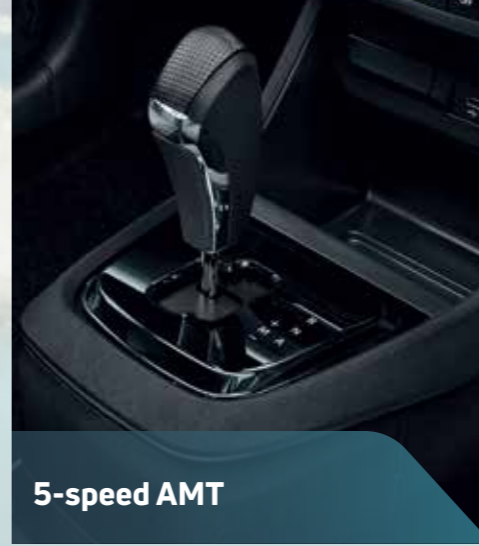

1.2 l Revotron Engine With DynaPro Technology
will make you love the SUVness of the Punch

Eco & City Drive Modes

5-speed AMT