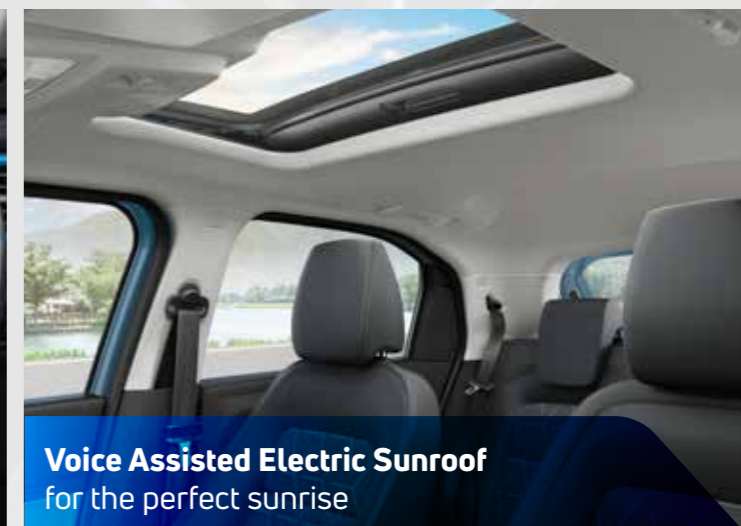

Voice Assisted Electric Sunroof
for the perfect sunrise

More Of Stylish Interiors

Body-coloured Air Vents | D-cut Steering Wheel | Dual Tone Dashboard Layout