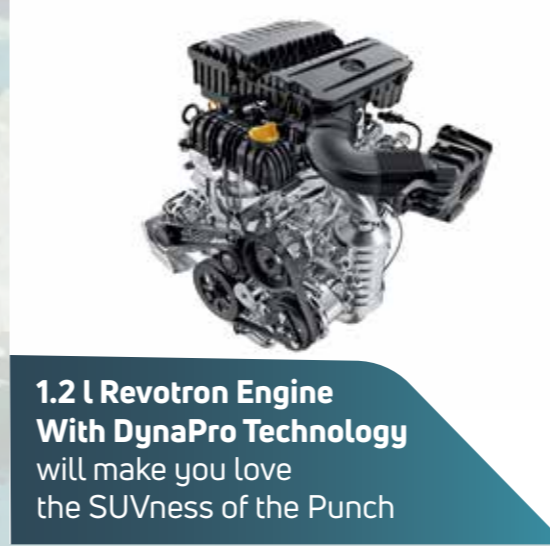

VIBES WITH YOUR THIRST FOR PERFORMANCE

The Punch's performance will be the second reason for the world to be jealous. The first will be seeing you behind the wheel.

187 mm Ground Clearance
because potholes and high speed-breakers are in vogue too

Cruise Control
for a relaxed highway drive

1.2 l Revotron Engine With DynaPro Technology
will make you love the SUVness of the Punch

5-speed AMT

Eco & City Drive Modes

More Of Performance

ISS - Idle Stop Start