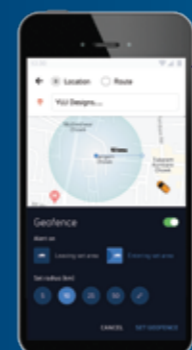

what3words takes you anywhere using just 3 simple words

Natural Voice Tech that understands English, Hindi and Hinglish

Tribes is an offering that allows you to chill with fellow Punch owners

REMOTE VEHICLE CONTROL
Redefines convenience by accessing and controlling your car remotely through your smartphone.

FIND MY CAR
Track the live location of your car and set a geo-fence perimeter to receive instant notification on breach.

INTRUSION ALERT
Ensure peace of mind with instant notification alerts.

Connected Car Safety redefines car safety with tech innovations

REMOTE COMMANDS

- Remote Lights On/Off
- Remote Lock/Unlock
- Remote Horn

LOCATION-BASED SERVICES

- Nearest TML Service Station
- Roadside Assistance
- Navigation (Maps Integration)
- Weather Updates
- Share Location
- Valet Mode
- Geo-fencing
- Time Fencing