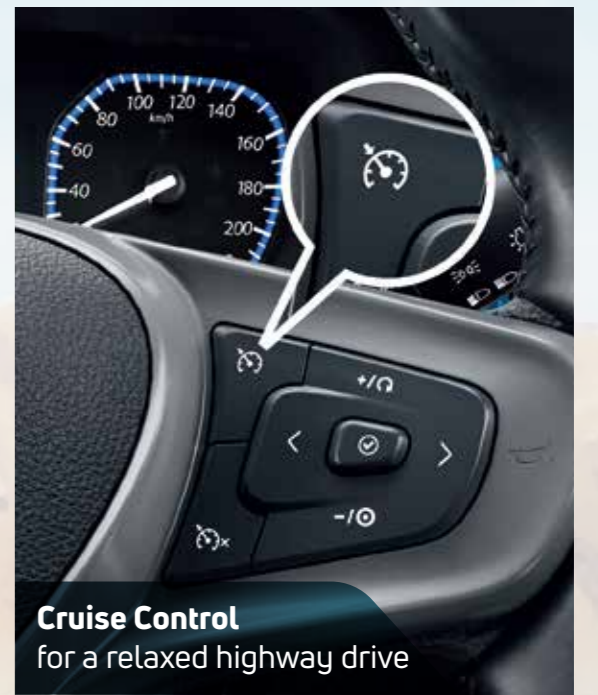

VIBES WITH YOUR LEVEL OF SAFETY

With the highest level of safety ratings, the Punch is for the fun-lovers and most importantly, the responsible ones.

5-Star GNCAP Safety Rating

Dual Airbags are offered as standard

Electronic Stability Program

Reverse Parking Camera allows you to reverse without a worry

Auto Headlamps & Rain Sensing Wipers for a hassle-free drive

More Of Safety Fortified Cabin | ISOFIX | iTPMS | Puddle Lamps | Rear Defogger | Front Fog Lamps With Cornering Function

VIBES WITH YOUR THIRST FOR PERFORMANCE

The Punch's performance will be the second reason for the world to be jealous. The first will be seeing you behind the wheel.

187 mm Ground Clearance
because potholes and high speed-breakers are in vogue too