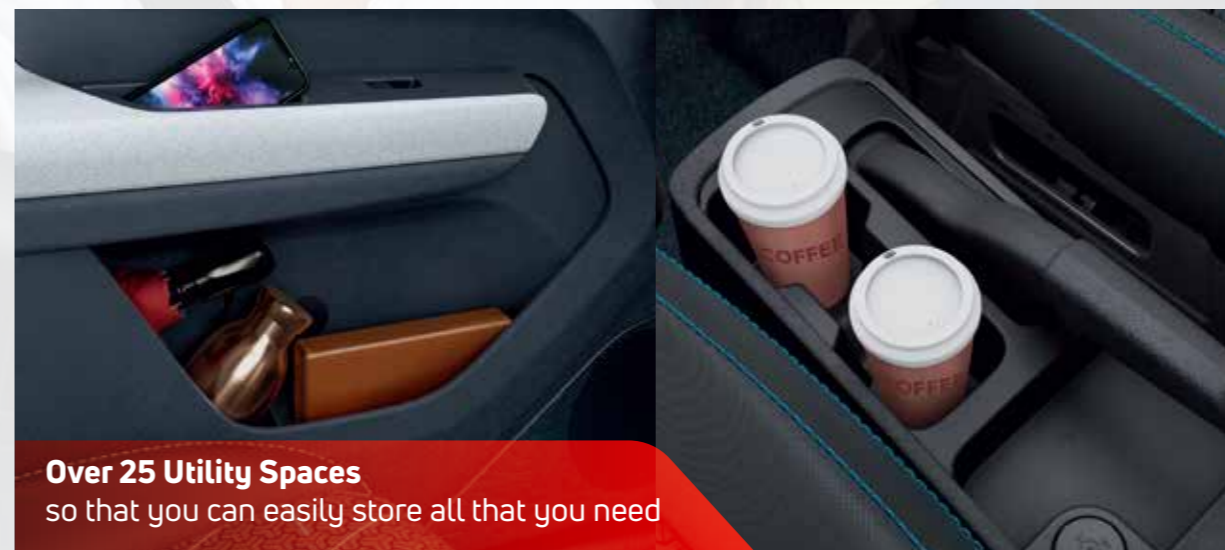

VIBES WITH YOUR GANG

So comfortable that it vibes with all the 5 passengers inside. You, the navigator next to you and the three resident DJs at the back.

Spacious Boot
for that extra luggage

High Seating With Height Adjustable Driver Seat
for a commanding driving position and better visibility